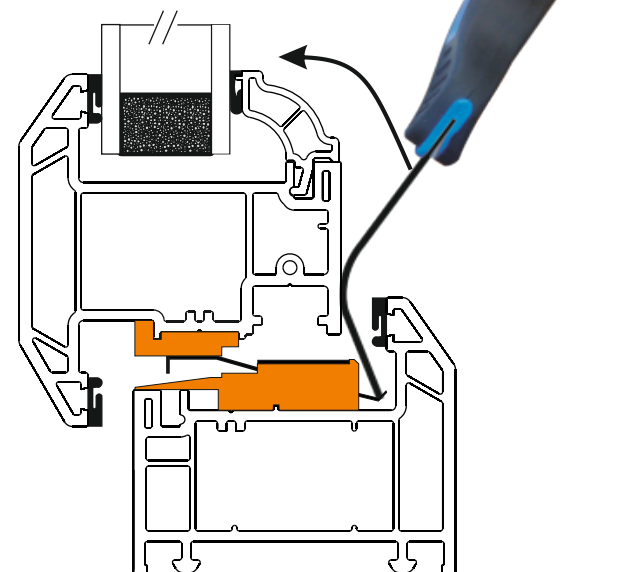

Legend 70

(Part No. DSP13G)

Fit Sash Packer dowel
to this edge

Screw centres

Drawings are not to scale
Reinforcing and fixing screws
have been omitted for clarity

MADE IN THE UK

Patent No. GB2445676B