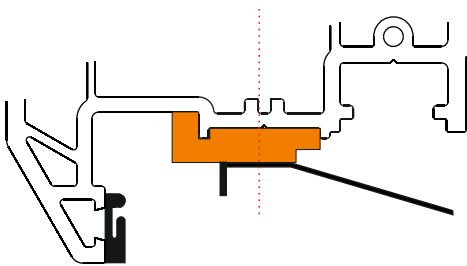

Legend 70

(Part No. DSP13G)

Fit Sash Packer dowel
to this edge

Screw centres

Drawings are not to scale
Reinforcing and fixing screws
have been omitted for clarity

MADE IN THE UK

Patent No. GB2445676B