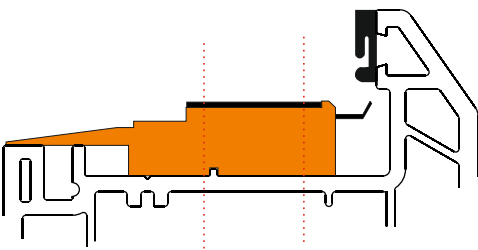

Legend 70

(Part No. DSP13G)

Fit Sash Packer dowel
to this edge

Screw centres

Drawings are not to scale
Reinforcing and fixing screws
have been omitted for clarity

MADE IN THE UK

Patent No. GB2445676B