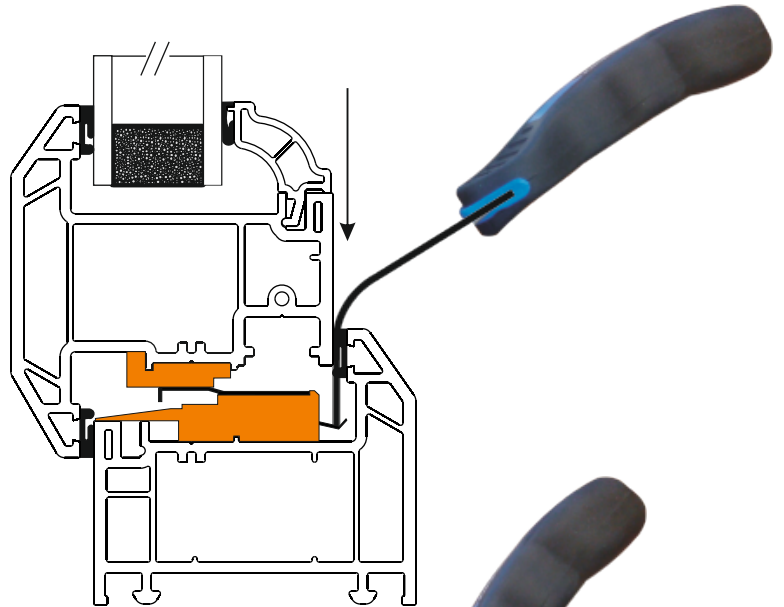

Legend 70

(Part No. DSP13G)

Fit Sash Packer dowel
to this edge

Screw centres

Drawings are not to scale
Reinforcing and fixing screws
have been omitted for clarity

MADE IN THE UK

Patent No. GB2445676B