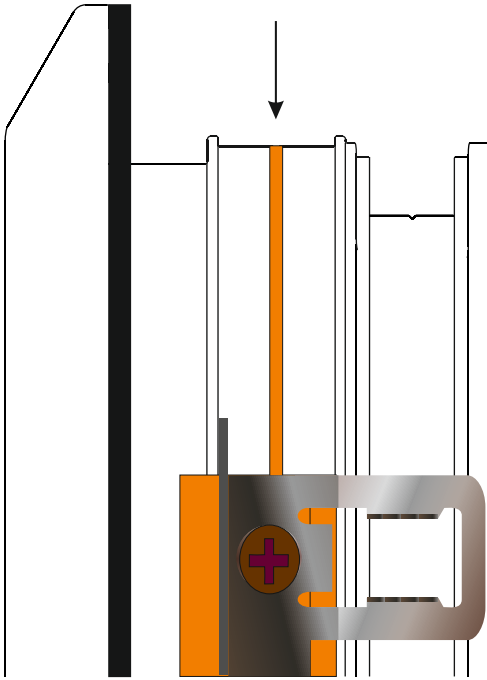

Legend 70

(Part No. DSP13G)

Fit Sash Packer dowel
to this edge

Screw centres

Drawings are not to scale
Reinforcing and fixing screws
have been omitted for clarity

MADE IN THE UK

Patent No. GB2445676B