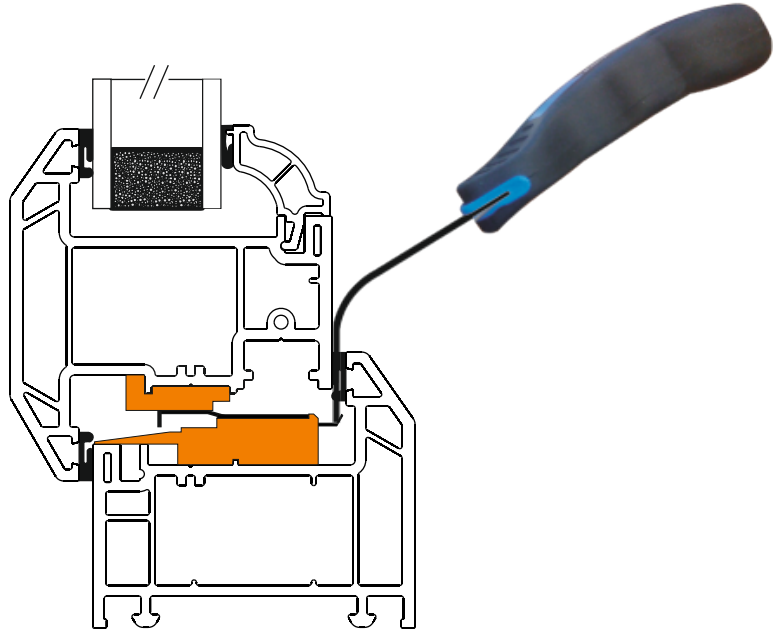

Legend 70

(Part No. DSP13G)

Fit Sash Packer dowel
to this edge

Screw centres

Drawings are not to scale
Reinforcing and fixing screws
have been omitted for clarity

MADE IN THE UK

Patent No. GB2445676B